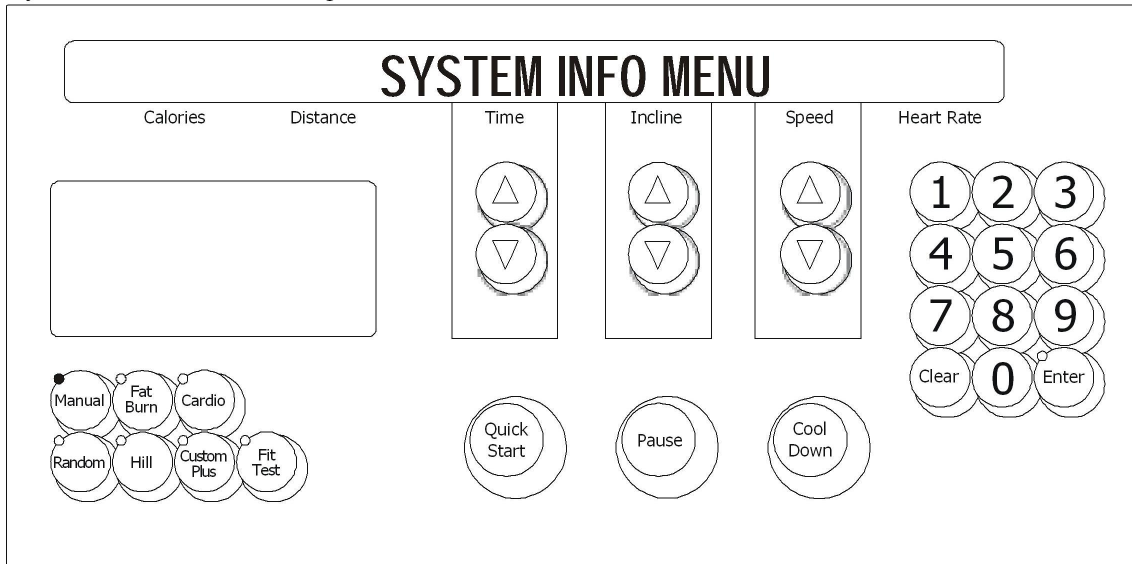

**Life Fitness Models 9100, 9500HR, 9700HR, and 9700HR w/Decline Treadmills**  
**DIAGNOSTICS: INFORMATION MENU**

Upon entry into the area, the message is:

Followed by,

Using any of the arrow keys will allow you to scroll through the eight system information areas.

SYSTEM STATISTICS  
 SOFTWARE VERSIONS  
 MAIN MOTOR INFORMATION  
 LIFT MOTOR INFORMATION

WAX MOTOR INFORMATION  
 REAL TIME CLOCK INFORMATION  
 SYSTEM ERRORS  
 SYSTEM MAINTENANCE

Press the 'ENTER' key to enter the desired category.